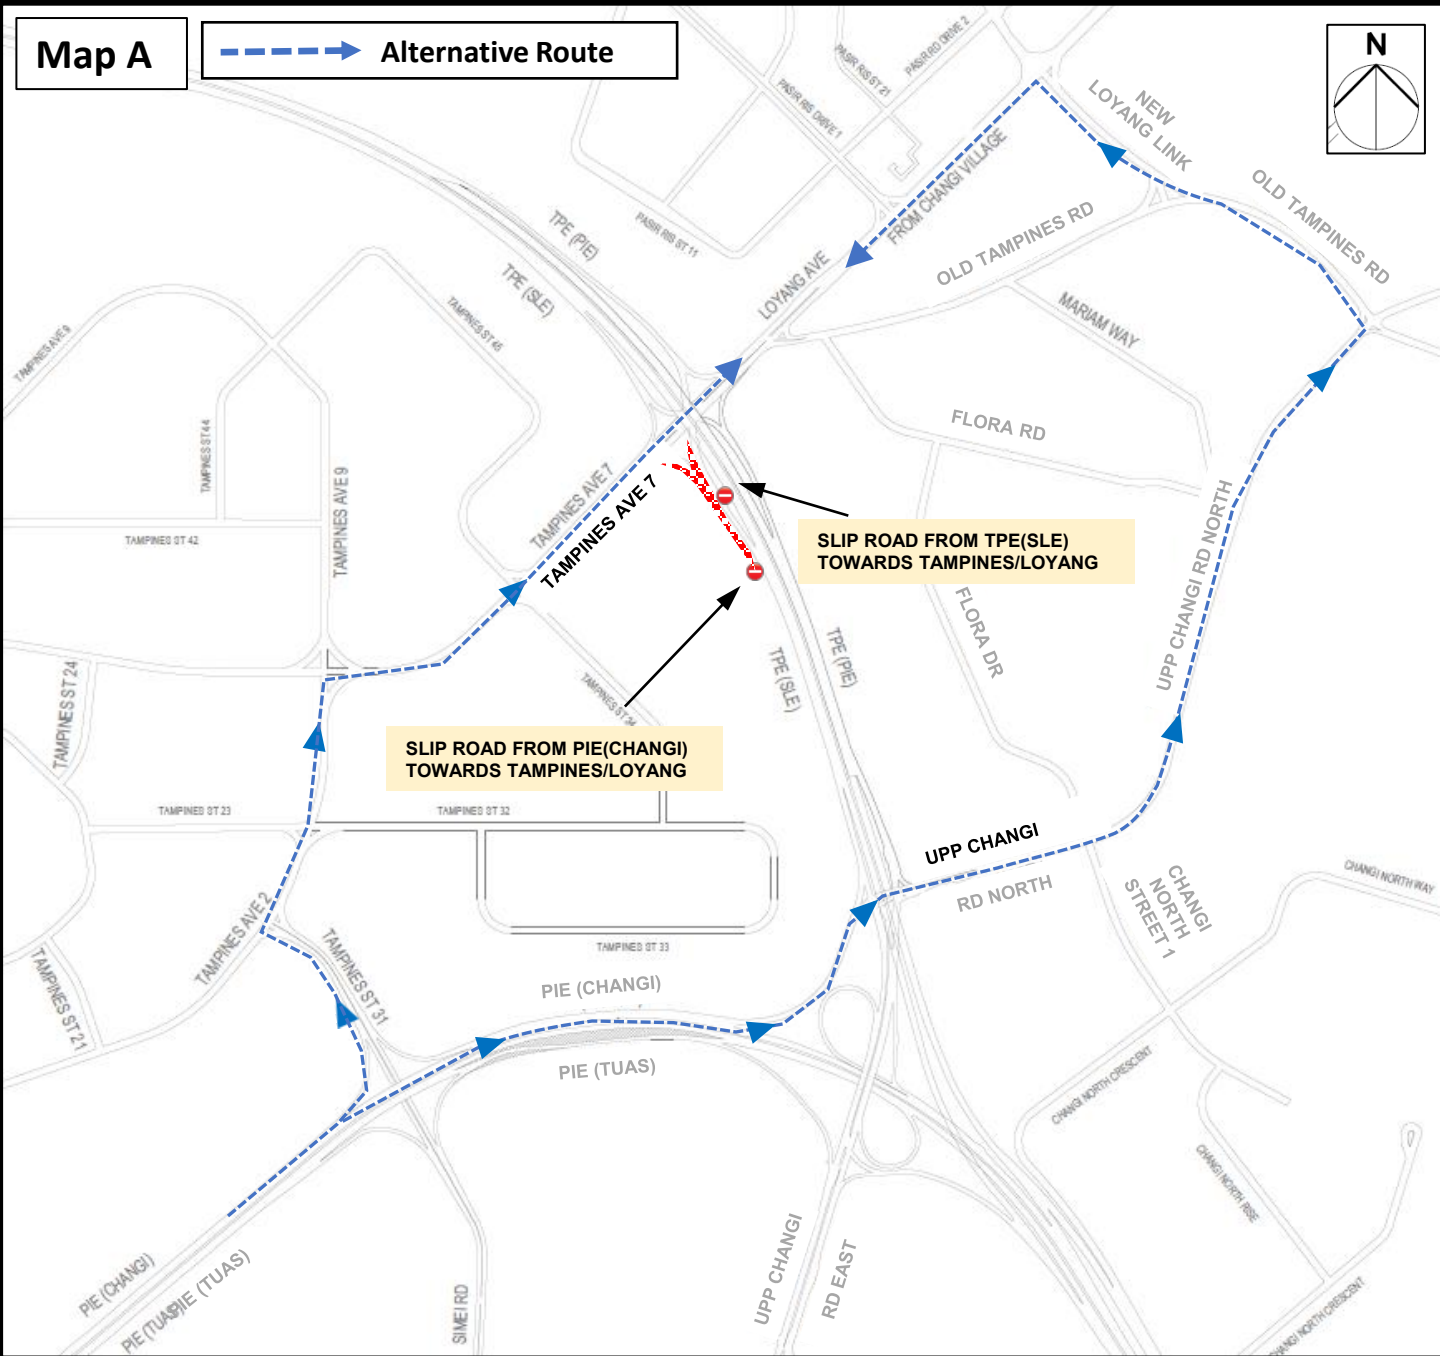

7 July 2026 to 8 July 2026, 10 July 2026 to 11 July 2026, 17 July 2026 to 18 July 2026,
23 July 2026 to 31 July 2026
10.00pm to 05.30am

Use PIE(Changi) Exit 3B towards Tampines Ave 7/Loyang Ave via Tampines St 31 and Tampines Ave 2

Or

Use Upp Changi Rd North to Loyang Ave via New Loyang Link.

7 July 2026 to 8 July 2026, 10 July 2026 to 11 July 2026, 17 July 2026 to 18 July 2026, 23 July 2026 to 31 July 2026
10.00pm to 05.30am

Map C

 **Alternative Route**

Use Upp Changi Rd North to Loyang Ave via New Loyang Link