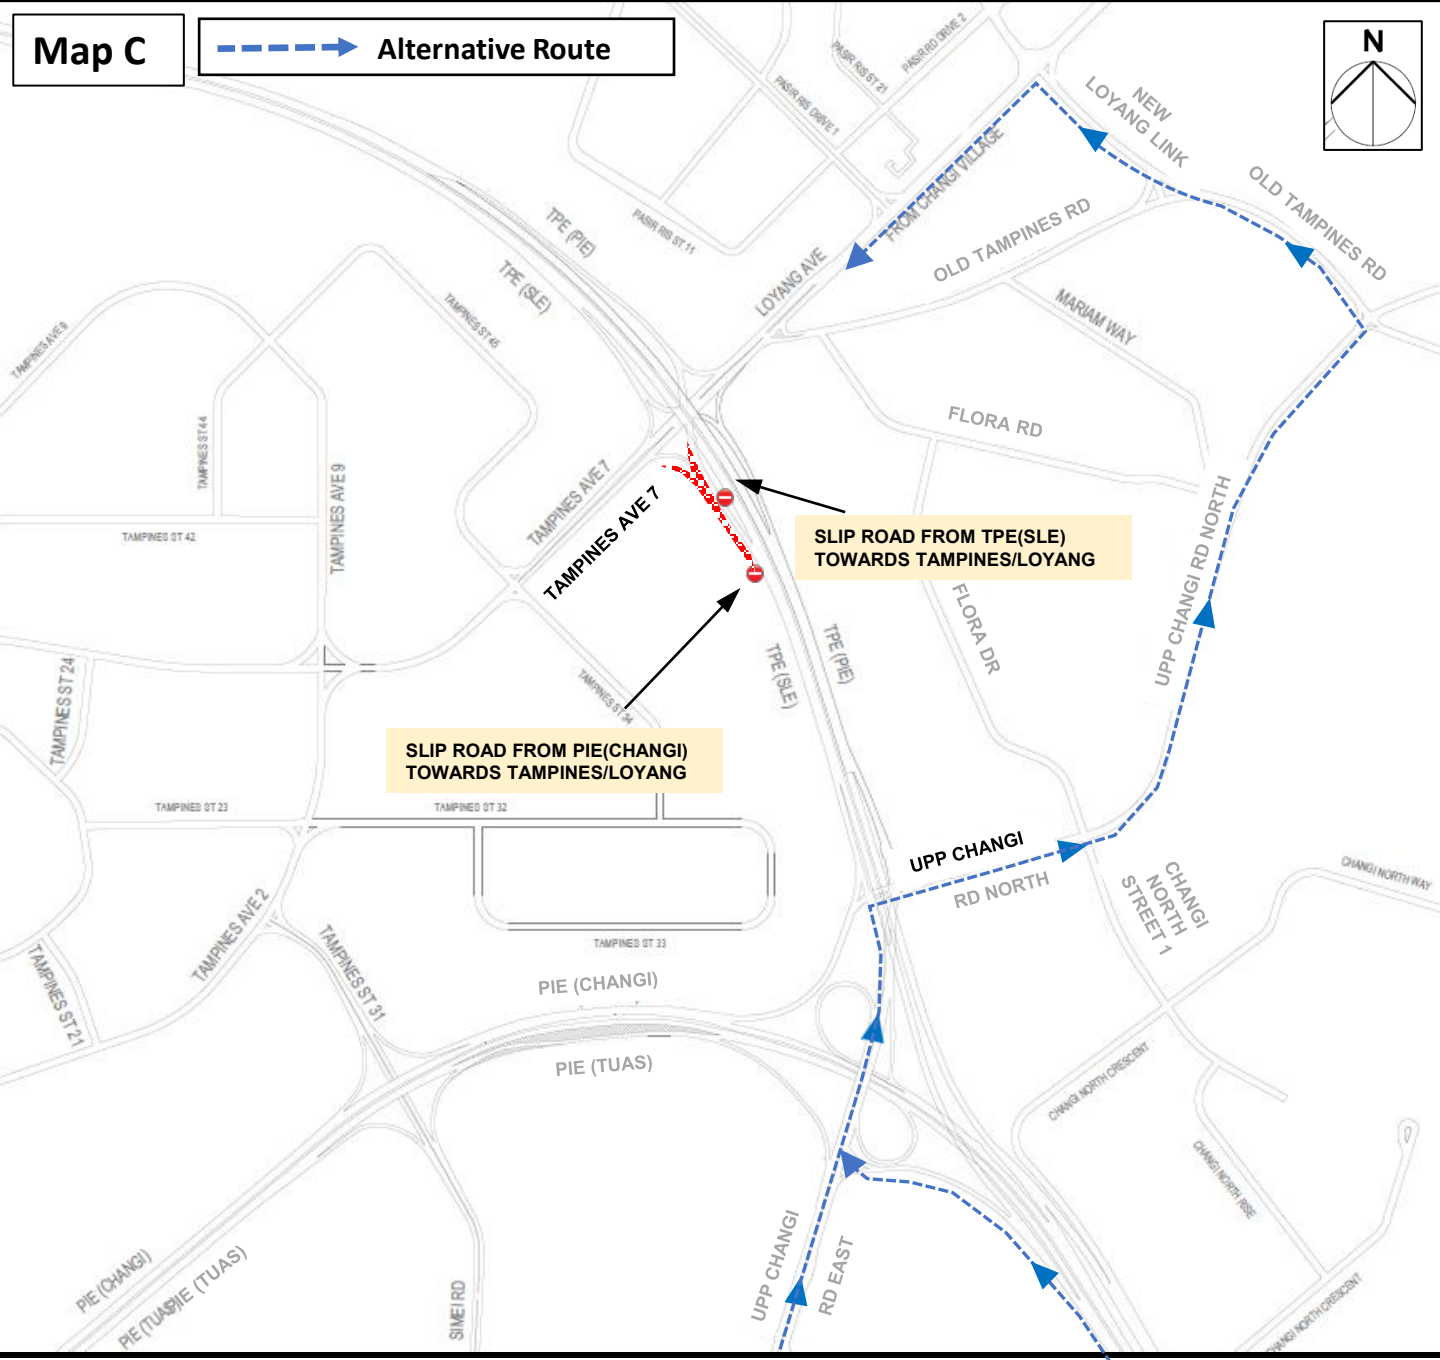

7 July 2026 to 8 July 2026, 10 July 2026 to 11 July 2026, 17 July 2026 to 18 July 2026,
23 July 2026 to 31 July 2026
10.00pm to 05.30am

Use PIE(Changi) Exit 3B towards Tampines Ave 7/Loyang Ave via Tampines St 31 and Tampines Ave 2

Or

Use Upp Changi Rd North to Loyang Ave via New Loyang Link.

7 July 2026 to 8 July 2026, 10 July 2026 to 11 July 2026, 17 July 2026 to 18 July 2026, 23 July 2026 to 31 July 2026
10.00pm to 05.30am

Map C

 **Alternative Route**

Use Upp Changi Rd North to Loyang Ave via New Loyang Link